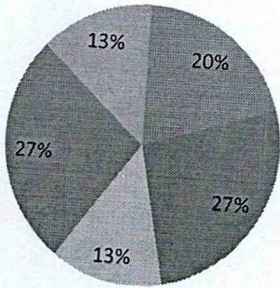

- % of Lowest
- % of Low
- % of Medium
- % of High
- % of Highest